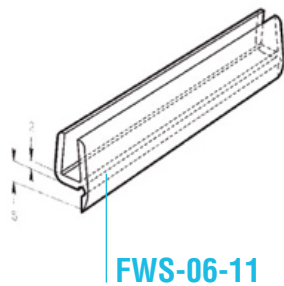

# Door & Water Seals

*Click on the name for technical information*

**EUROGLASS AUSTRALIA**

Head Office & Brisbane Showroom  
 Unit 7, 1 Roebuck Street, Hemmant Brisbane Q 4174  
 Open Hours Monday to Friday 7:30am to 5:00pm  
 P 1 300 654 856  
 E sales@euroglass.com.au