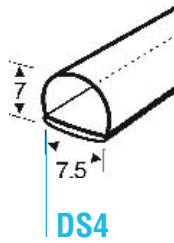

# Door & Water Seals

*Click on the name for technical information*

**EUROGLASS AUSTRALIA**

Head Office & Brisbane Showroom  
 Unit 7, 1 Roebuck Street, Hemmant Brisbane Q 4174  
 Open Hours Monday to Friday 7:30am to 5:00pm  
 P 1 300 654 856  
 E sales@euroglass.com.au