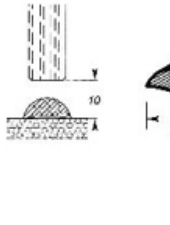

# Door & Water Seals

*Click on the name for technical information*

**EUROGLASS AUSTRALIA**

Head Office & Brisbane Showroom  
 Unit 7, 1 Roebuck Street, Hemmant Brisbane Q 4174  
 Open Hours Monday to Friday 7:30am to 5:00pm  
 P 1 300 654 856  
 E sales@euroglass.com.au