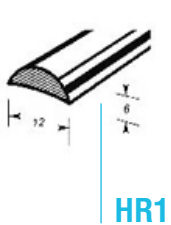

# Door & Water Seals

*Click on the name for technical information*

**EUROGLASS AUSTRALIA**

Head Office & Brisbane Showroom  
 Unit 7, 1 Roebuck Street, Hemmant Brisbane Q 4174  
 Open Hours Monday to Friday 7:30am to 5:00pm  
 P 1 300 654 856  
 E sales@euroglass.com.au