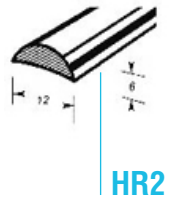

# Door & Water Seals

*Click on the name for technical information*

**EUROGLASS AUSTRALIA**

Head Office & Brisbane Showroom  
 Unit 7, 1 Roebuck Street, Hemmant Brisbane Q 4174  
 Open Hours Monday to Friday 7:30am to 5:00pm  
 P 1 300 654 856  
 E sales@euroglass.com.au