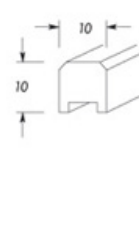

# Door & Water Seals

*Click on the name for technical information*

**EUROGLASS AUSTRALIA**

Head Office & Brisbane Showroom  
 Unit 7, 1 Roebuck Street, Hemmant Brisbane Q 4174  
 Open Hours Monday to Friday 7:30am to 5:00pm  
 P 1 300 654 856  
 E sales@euroglass.com.au