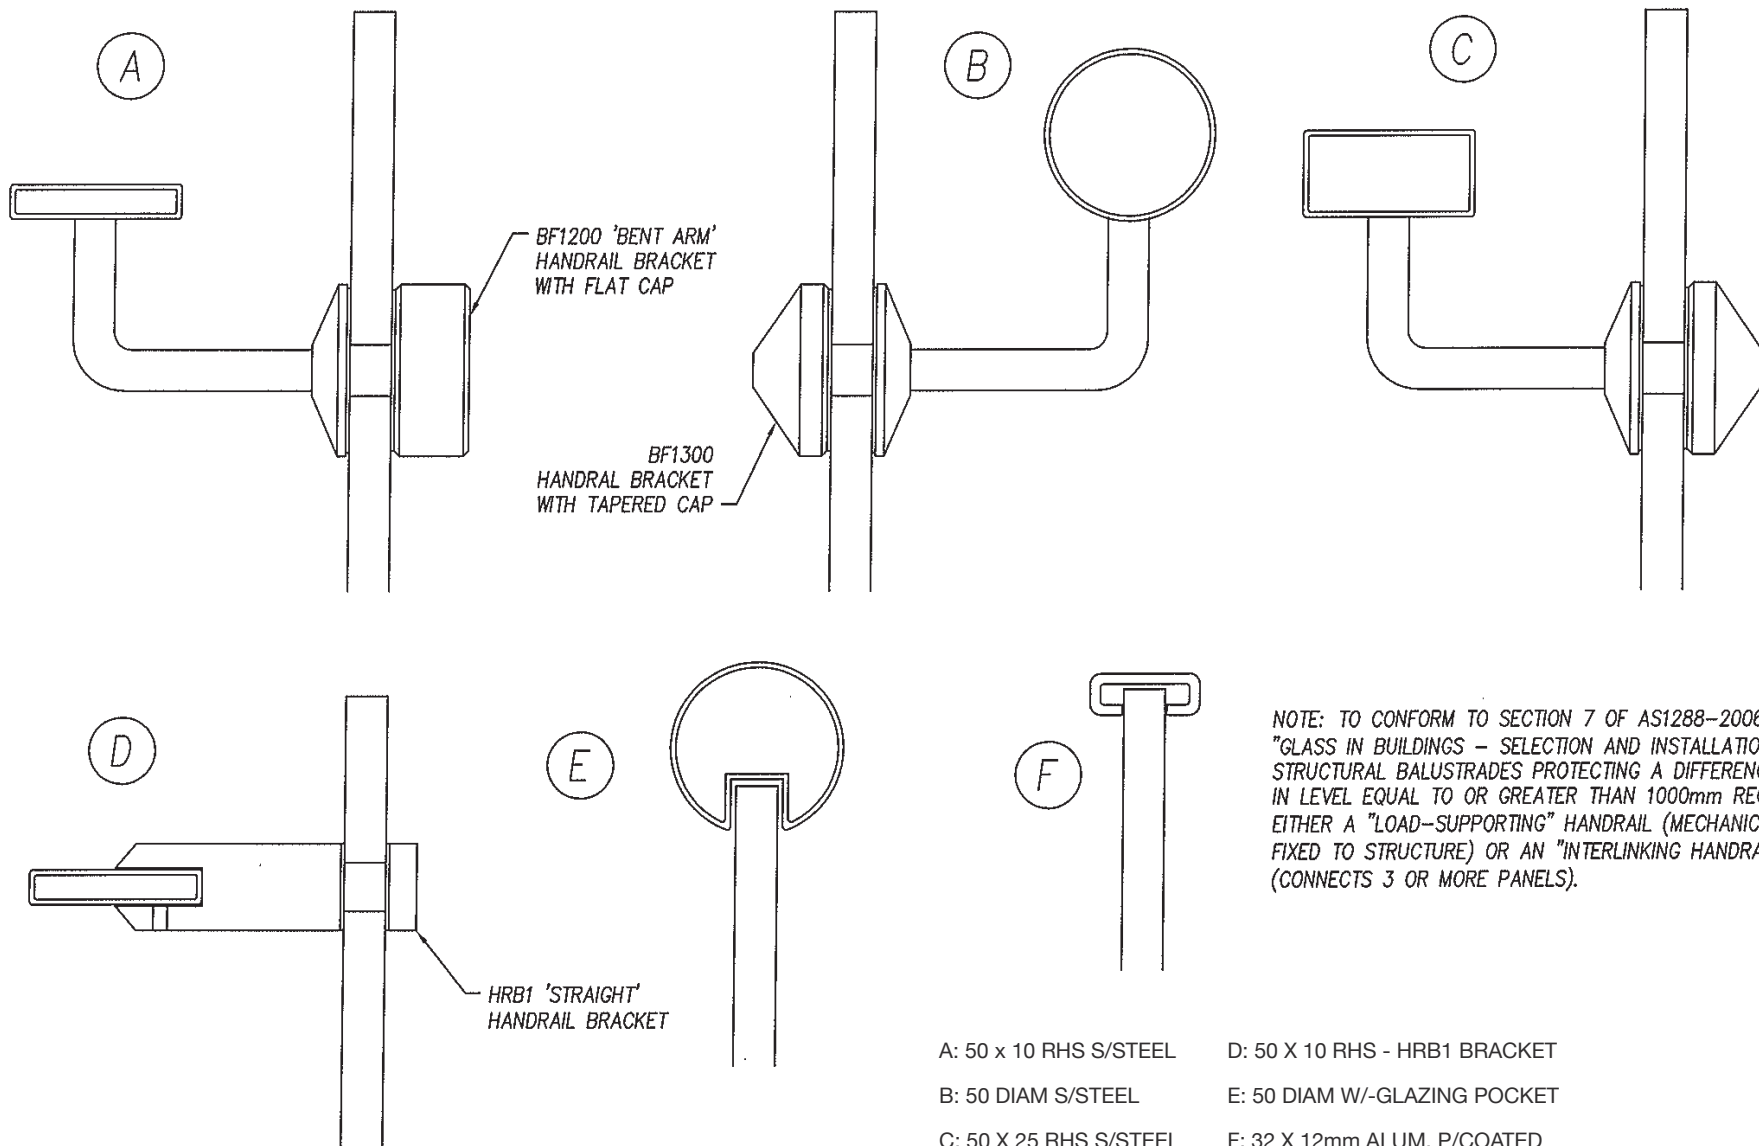

Euro Balustrade Hand Rail Options

NOT TO SCALE